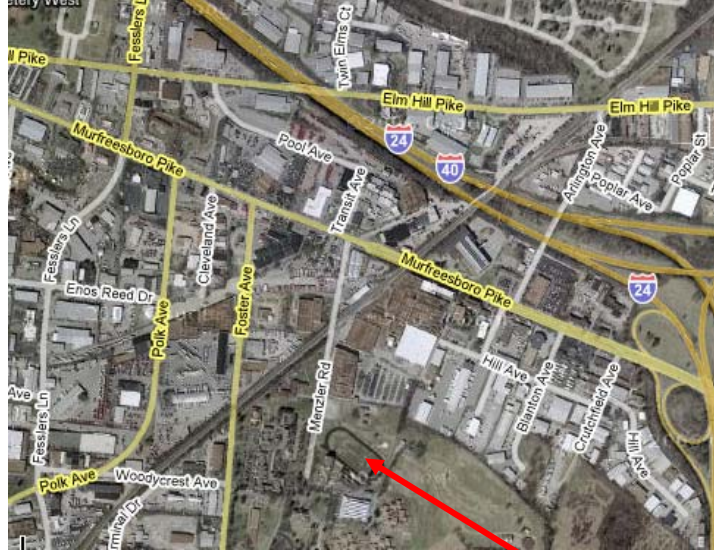

**Rugby Practice**  
1150 Foster Ave  
Nashville, TN 37210

**Field**

**Complex Entrance**

**Practice Field Entrance**

**Parking**